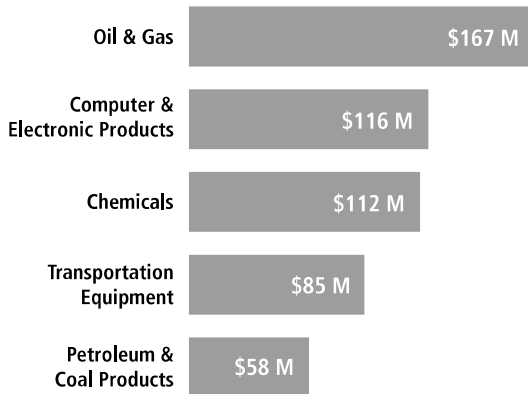

SWISS ECONOMIC IMPACT TEXAS

Employment Supported by Foreign Affiliates, 2016

Texas Residents of Swiss Descent 35,975

Top Goods Exports by Industry from Texas to Switzerland, 2018

Total Texas Goods Exports to Switzerland \$649 M

Top Goods Imports by Industry from Switzerland to Texas, 2018

Total Texas Goods Imports from Switzerland \$800 M

Swiss Companies Located in Texas

ABB	Bossard	gategroup	Jet Aviation	Oerlikon	SITA	Temenos
Adecco	Burckhardt	Geogas	Komax	Panalpina	SoftwareONE	Tetra Pak
Akris	Compression	Georg Fischer	Kuehne + Nagel	Partners Group	SpectraSensors	Thommen
Algordanza	Chubb (ACE)	Ghirardelli (Lindt)	Kundig International	Piaget	(Endress+Hauser)	TORMAX
Allied World	Clariant	Global Manufacturing	LafargeHolcim	Portacool	STMicroelectronics	Tradition
Allseas	Colibrys	Gutor Electronic	Leica Geosystems	Rolex	Straumann	Transocean
American Lamprecht	Cotecna Inspection	Hallmark Aviation	Lindt	Rosen	Sulzer	UBS
Transport	Credit Suisse	Services	Lonza	Russell Stover	Swatch	Vitol
American Realty	Dufry	Hoerbiger	Mercuria	Candies (Lindt)	Swiss Re	Vontobel
Investors	Egon Zehnder	Hublot	MSC	Schindler	Swissport	Weatherford
Avalon Park	EMS Electro	Hug Engineering	Nagra	Schleuniger	Syngenta	Weidmann
Bally	Medical Systems	INEOS	Nespresso	SGS	TAG Heuer	Zurich
Baumann Springs	Ferrum	Interstable	Nestlé	SICPA	TE Connectivity	
Baume & Mercier	FRACHT FWO		Novartis	Sika		