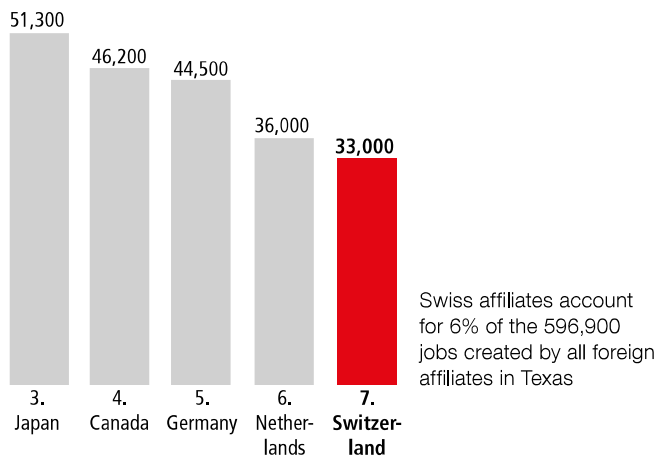

SWISS ECONOMIC IMPACT TEXAS

Employment Supported by Foreign Affiliates, 2016

Texas Residents of Swiss Descent 35,975

Top Goods Exports by Industry from Texas to Switzerland, 2018

Total Texas Goods Exports to Switzerland \$649 M