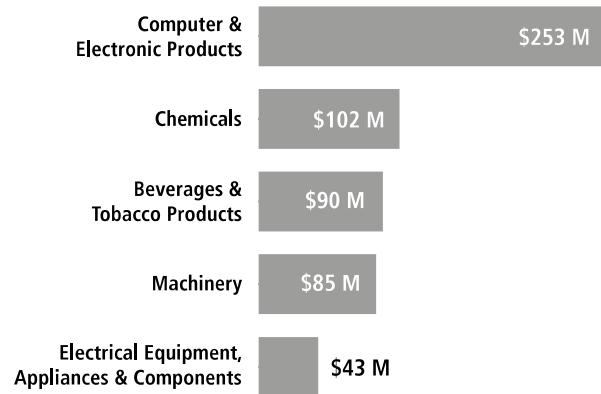

SWISS ECONOMIC IMPACT TEXAS

Employment Supported by Foreign Affiliates, 2016

Texas Residents of Swiss Descent 35,975

Top Goods Exports by Industry from Texas to Switzerland, 2018

Total Texas Goods Exports to Switzerland \$649 M

Top Goods Imports by Industry from Switzerland to Texas, 2018

Total Texas Goods Imports from Switzerland \$800 M

Swiss Companies Located in Texas

ABB	Bossard	gategroup	Jet Aviation	Oerlikon	SITA	Temenos
Adecco	Burckhardt	Geogas	Komax	Panalpina	SoftwareONE	Tetra Pak
Akris	Compression	Georg Fischer	Kuehne + Nagel	Partners Group	SpectraSensors	Thommen
Algordanza	Chubb (ACE)	Ghirardelli (Lindt)	Kundig International	Piaget	(Endress+Hauser)	TORMAX
Allied World	Clariant	Global Manufacturing	LafargeHolcim	Portacool	STMicroelectronics	Tradition
Allseas	Colibrys	Gutor Electronic	Leica Geosystems	Rolex	Straumann	Transocean
American Lamprecht	Cotecna Inspection	Hallmark Aviation	Lindt	Rosen	Sulzer	UBS
Transport	Credit Suisse	Services	Lonza	Russell Stover	Swatch	Vitol
American Realty	Dufry	Hoerbiger	Mercuria	Candies (Lindt)	Swiss Re	Vontobel
Investors	Egon Zehnder	Hublot	MSC	Schindler	Swissport	Weatherford
Avalon Park	EMS Electro	Hug Engineering	Nagra	Schleuniger	Syngenta	Weidmann
Bally	Medical Systems	INEOS	Nespresso	SGS	TAG Heuer	Zurich
Baumann Springs	Ferrum	Interstable	Nestlé	SICPA	TE Connectivity	
Baume & Mercier	FRACHT FWO		Novartis	Sika		