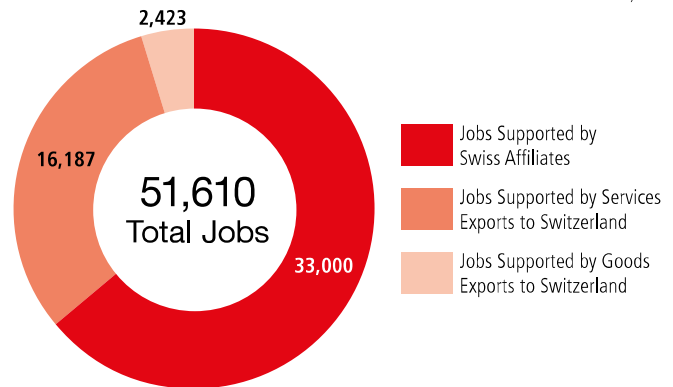

SWISS ECONOMIC IMPACT TEXAS

Employment Supported by Foreign Affiliates, 2016

Texas Residents of Swiss Descent 35,975

Top Goods Exports by Industry from Texas to Switzerland, 2018

Total Texas Goods Exports to Switzerland \$649 M